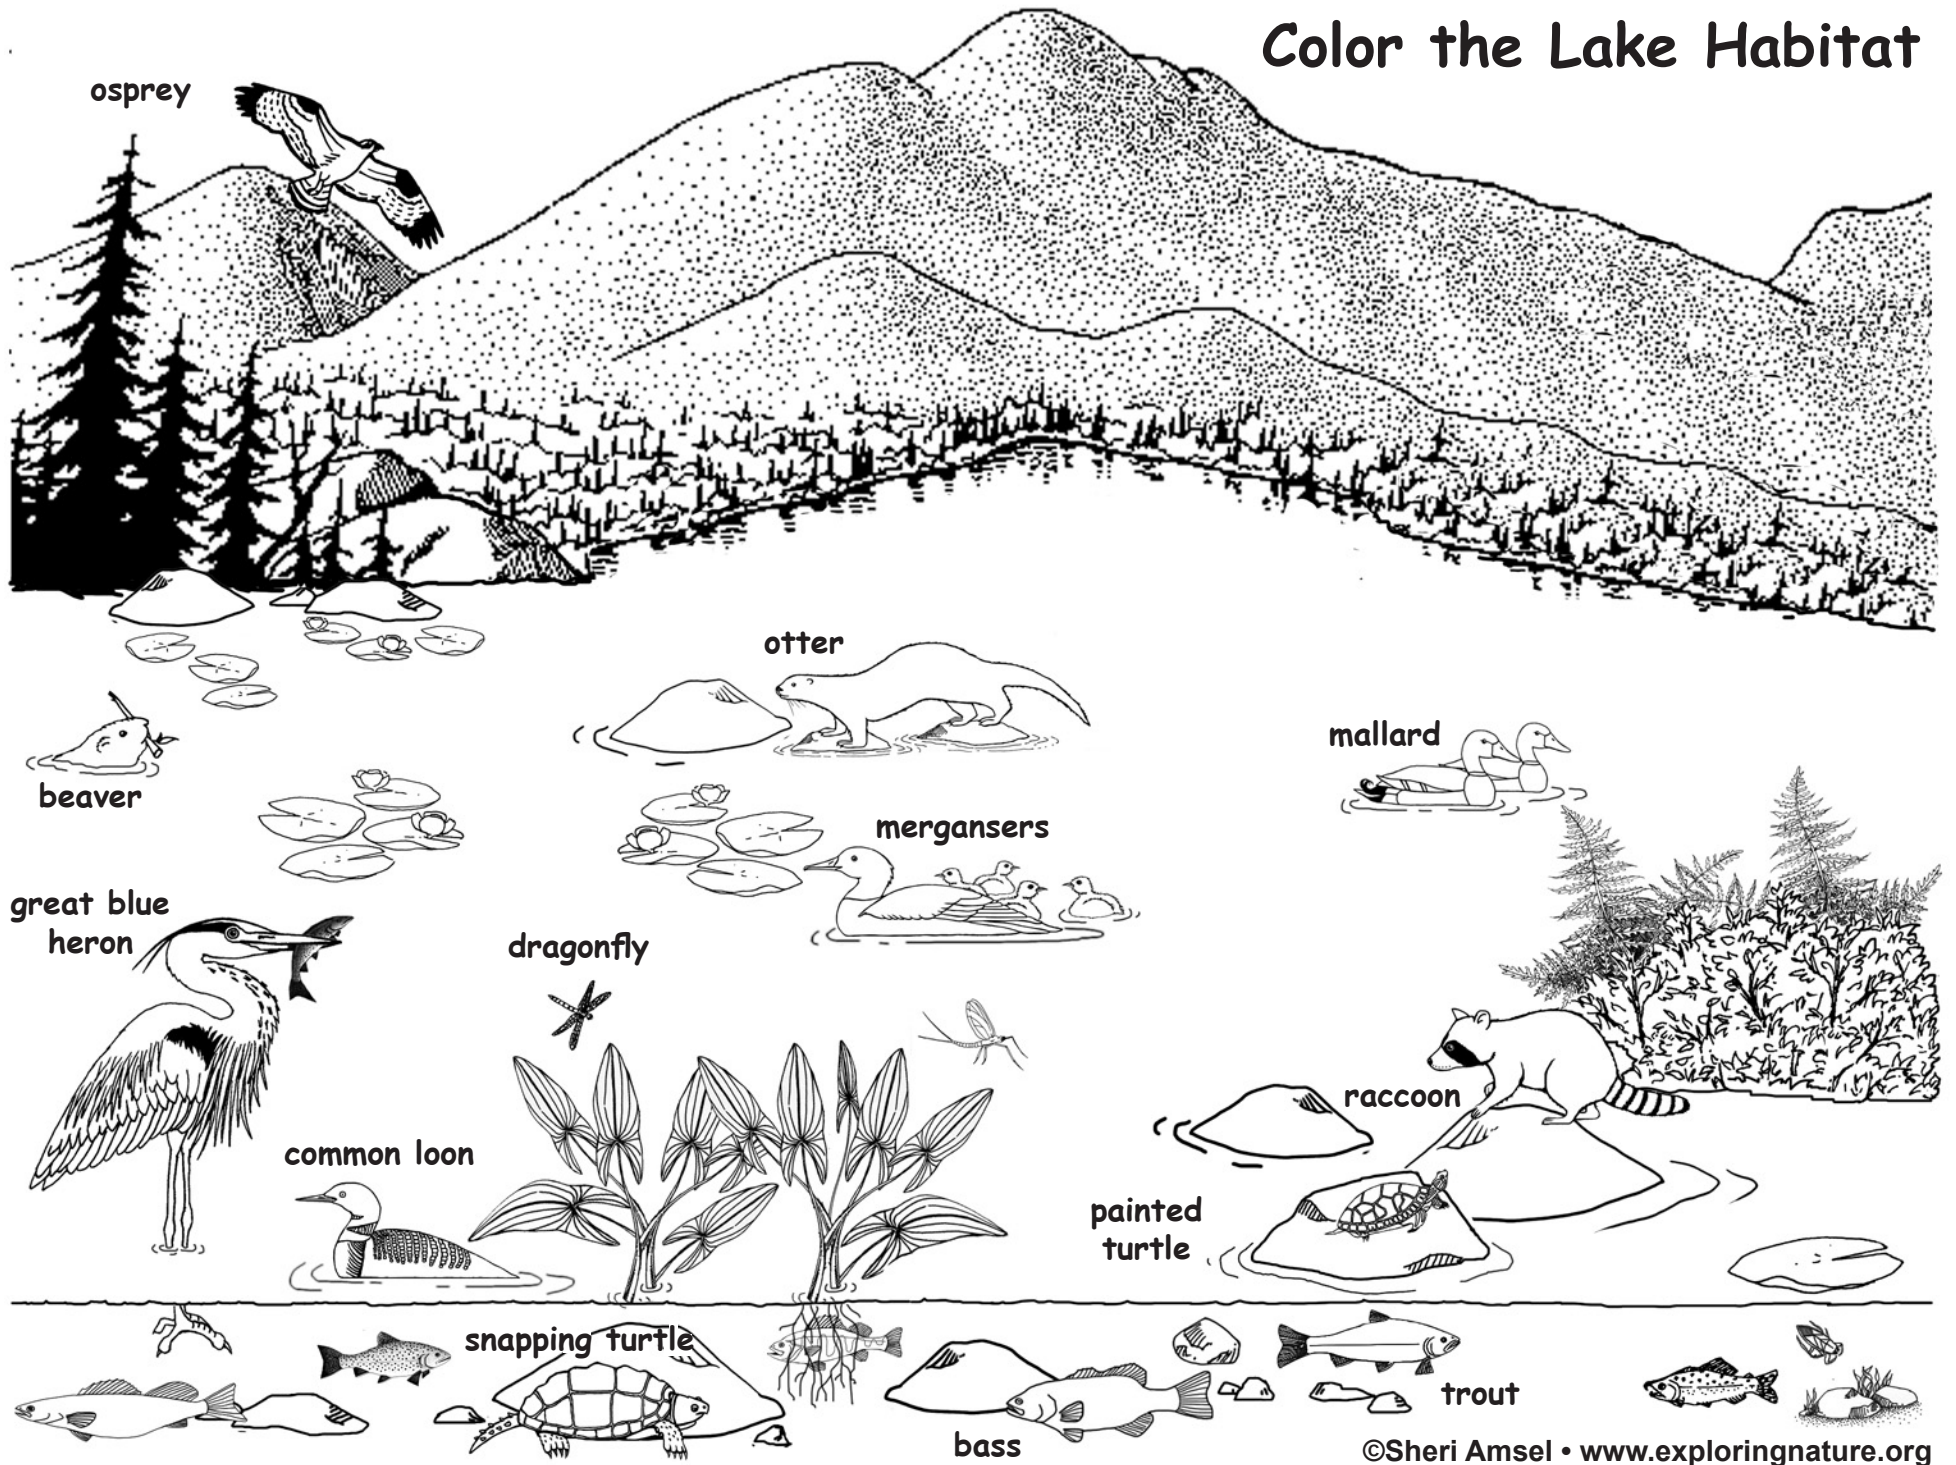

Color the Lake Habitat

osprey

otter

mallard

beaver

mergansers

great blue heron

dragonfly

raccoon

common loon

painted turtle

snapping turtle

bass

trout